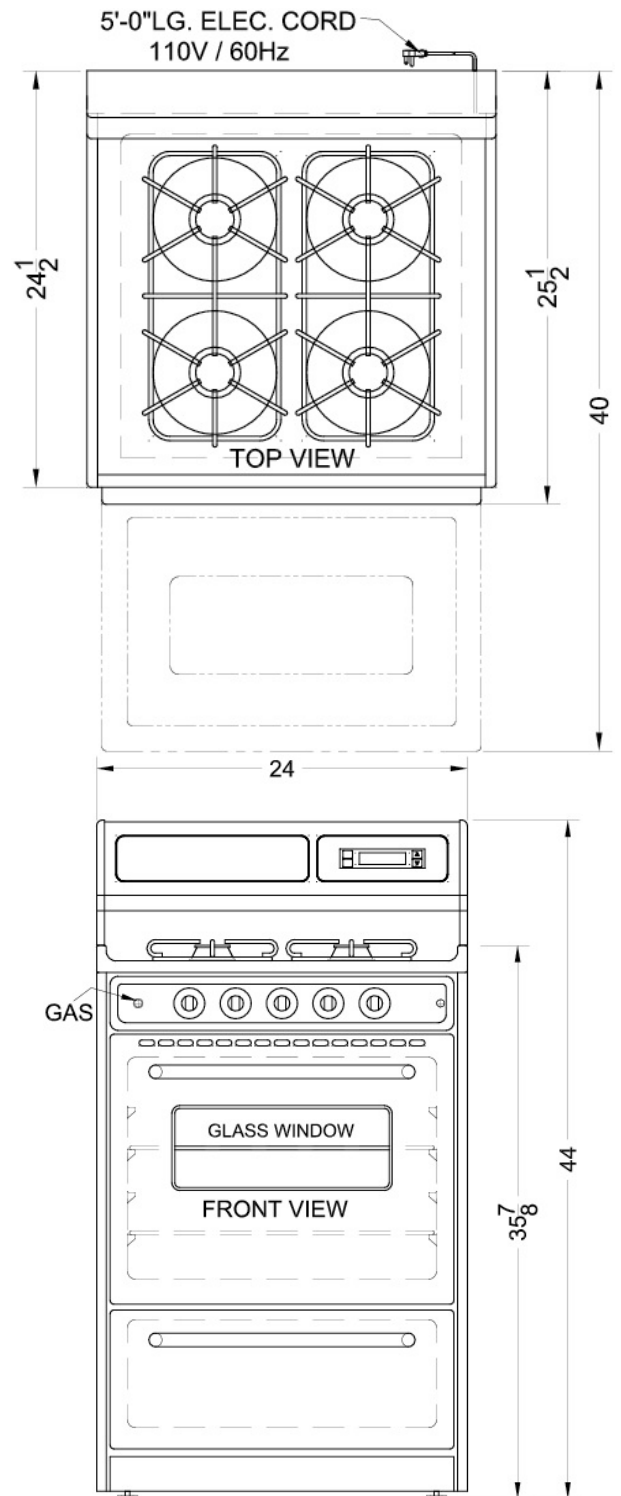

**TNM63027BFKWY**

44.0" x 24.0" x 24.0" (H x W x D)

Deluxe gas range with in slim 24" width with stainless steel doors and four sealed burners

**Highlights:**

Gas range in slim 24 inch width with four sealed burners, oven window and light

Stainless steel oven door and kickplate with professional handles for a true modern look

Black porcelain construction on range top

Drop-down broiler drawer below oven

Slim 24 inch width	Apartment sized to fit in small or galley kitchens
Gas range	Natural gas range; can be converted to LP Gas in our shop or ordered with KIT LP for conversion
Four sealed 9000 BTU burners	Easy cleanup on boil-overs and accidental spills
Stainless steel oven door	Added style with incredible durability
Stainless steel toe plate	Completes the look for full-length luxury
Professional stainless steel handles	Curved towel bar style handles are easy to grip and elegant to view
Oven window with light	Provides a convenient and full-lit view of oven contents
Deluxe backguard	High backguard to protect wall from back splashes
Digital clock and timer	Backguard includes time readout
Electronic ignition	Gas spark ignition for automatic lighting of burners

## Specifications:

Height	44.0"
Width	24.0"
Depth	24.0"
Capacity	2.9 cu.ft.
Shipping Weight	155.0 lbs.
Weight	135.0 lbs.
Fuel Type	Gas
Number of Burners	4
Burner Type	Sealed
Burner Temperature Control	Dial
Oven Door Window	true
Backsplash	true
Cooktop Surface	Porcelain
Cooking Timer	true
Oven Temperature Control	Dial
Backsplash Display	true
BTU per Burner	9000
Interior Oven Light	true
Parts/Labor Warranty	1 Year